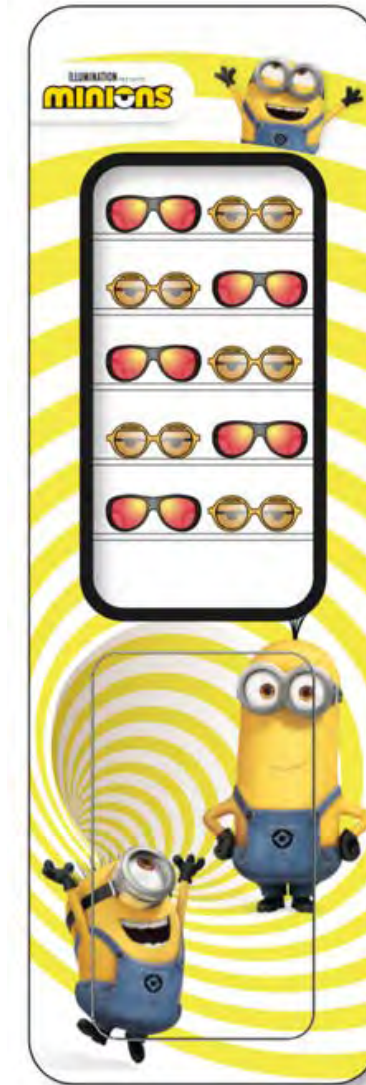

POS MATERIAL

POP Tower Display

ILLUMINATION PRESENTS
MINIONS

Minions Logo Block

Minions Packaging